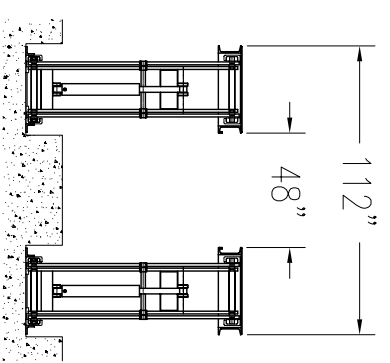

PKS SCISSOR LIFT PKSC75-32
 CAPACITY: 75,000 LB
 RUNWAYS 32' LG.

PKS SCISSOR LIFT PKSC75-32R
 CAPACITY: 75,000 LB
 RUNWAYS 32' LG.