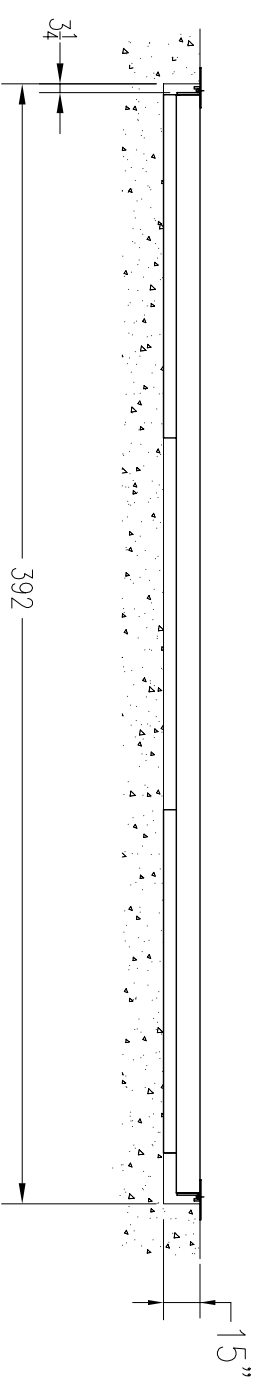

PKS SCISSOR LIFT PKSC75-32
 CAPACITY: 75,000 LB
 RUNWAYS 32' LG.

PKS SCISSOR LIFT PKSC75-32R
 CAPACITY: 75,000 LB
 RUNWAYS 32' LG.