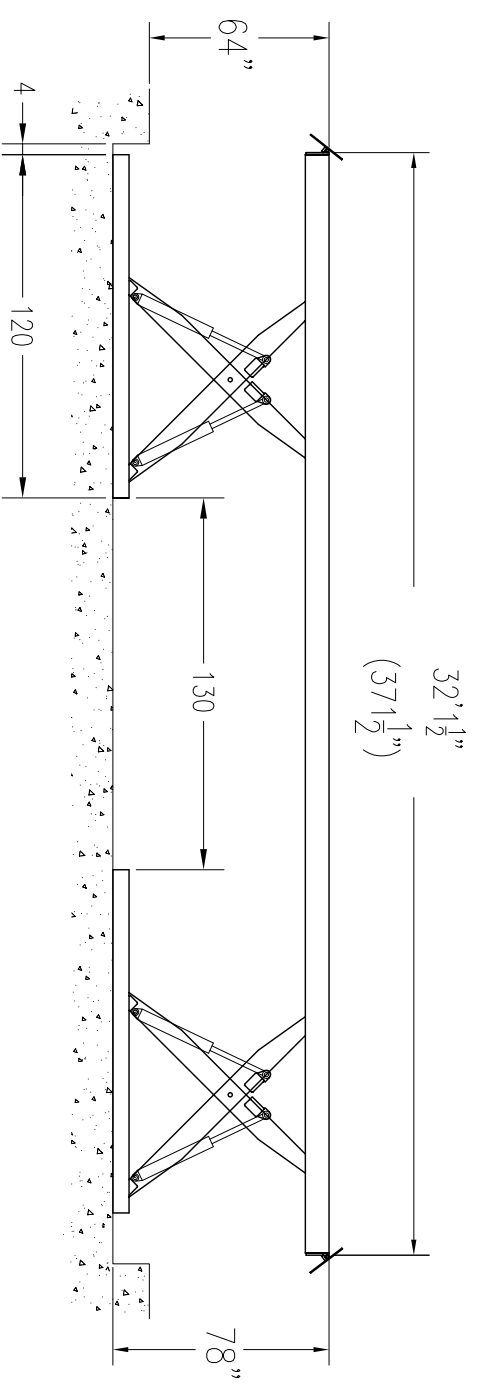

PKS SCISSOR LIFT PKSC75-32
 CAPACITY: 75,000 LB
 RUNWAYS 32' LG.

PKS SCISSOR LIFT PKSC75-32R
 CAPACITY: 75,000 LB
 RUNWAYS 32' LG.