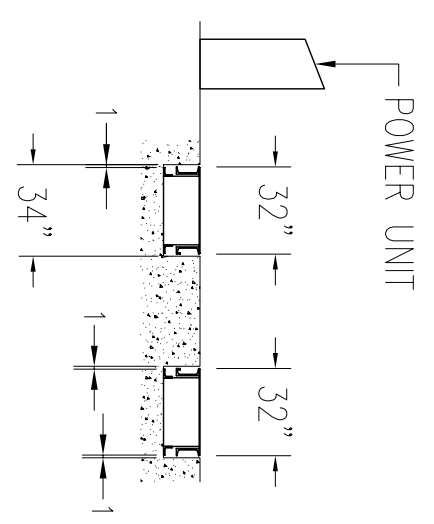

PKS SCISSOR LIFT PKSC75-32
 CAPACITY: 75,000 LB
 RUNWAYS 32' LG.

PKS SCISSOR LIFT PKSC75-32R
 CAPACITY: 75,000 LB
 RUNWAYS 32' LG.